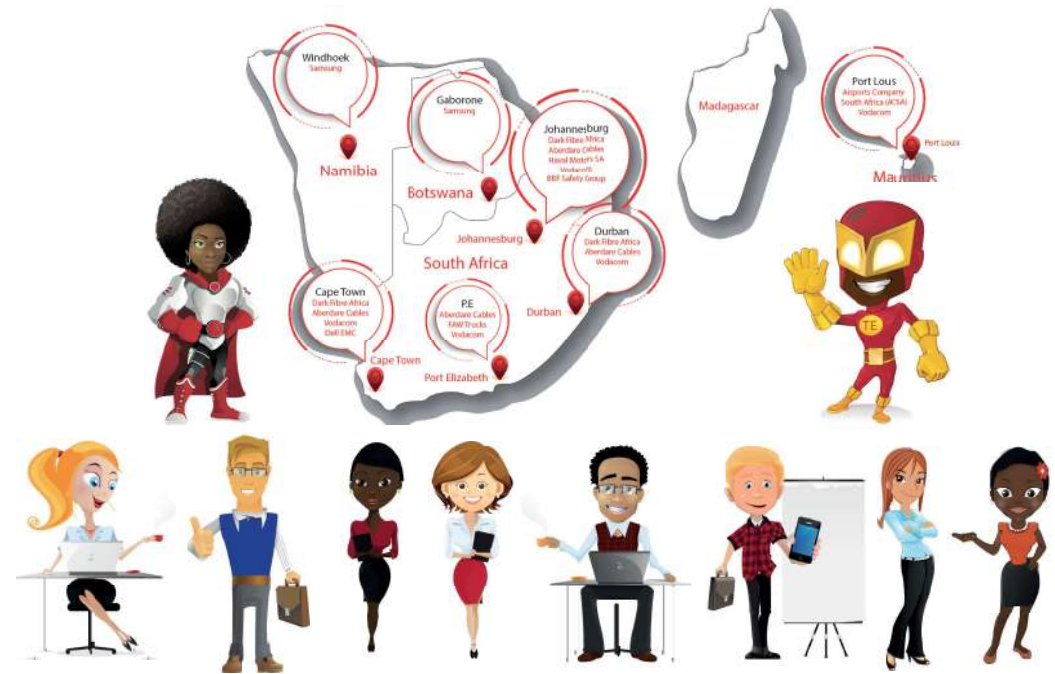

Who We Are

Full In-House Service Offering & National Turnkey Solutions

Your turnkey provider of **Specialised Exhibition, Marketing and Dècor Platforms.**

Your ultimate **face-to-face marketing tool.** To make your best first impression in the very competitive world of Exhibitions, Events, Printing and Interior Design, it is imperative that we deliver products and services that work hard on your behalf to effectively portray your brand and clearly communicate your products and services innovatively and effectively.

We are all design professionals and take great pride in what we do. We deliver nothing less than exceptional. The Exhibitionist has extensive experience in custom/modular displays and project management, being involved from initial client briefings to client hand-over.

Our particular strengths are in design, people and time management, ensuring that a project is completed on time, in budget and with the development of continued client relationships.

Your allocated design professional will be with you every step of the way. We aim to make your exhibiting experience as stress-free as possible.

Our Geographic Footprint